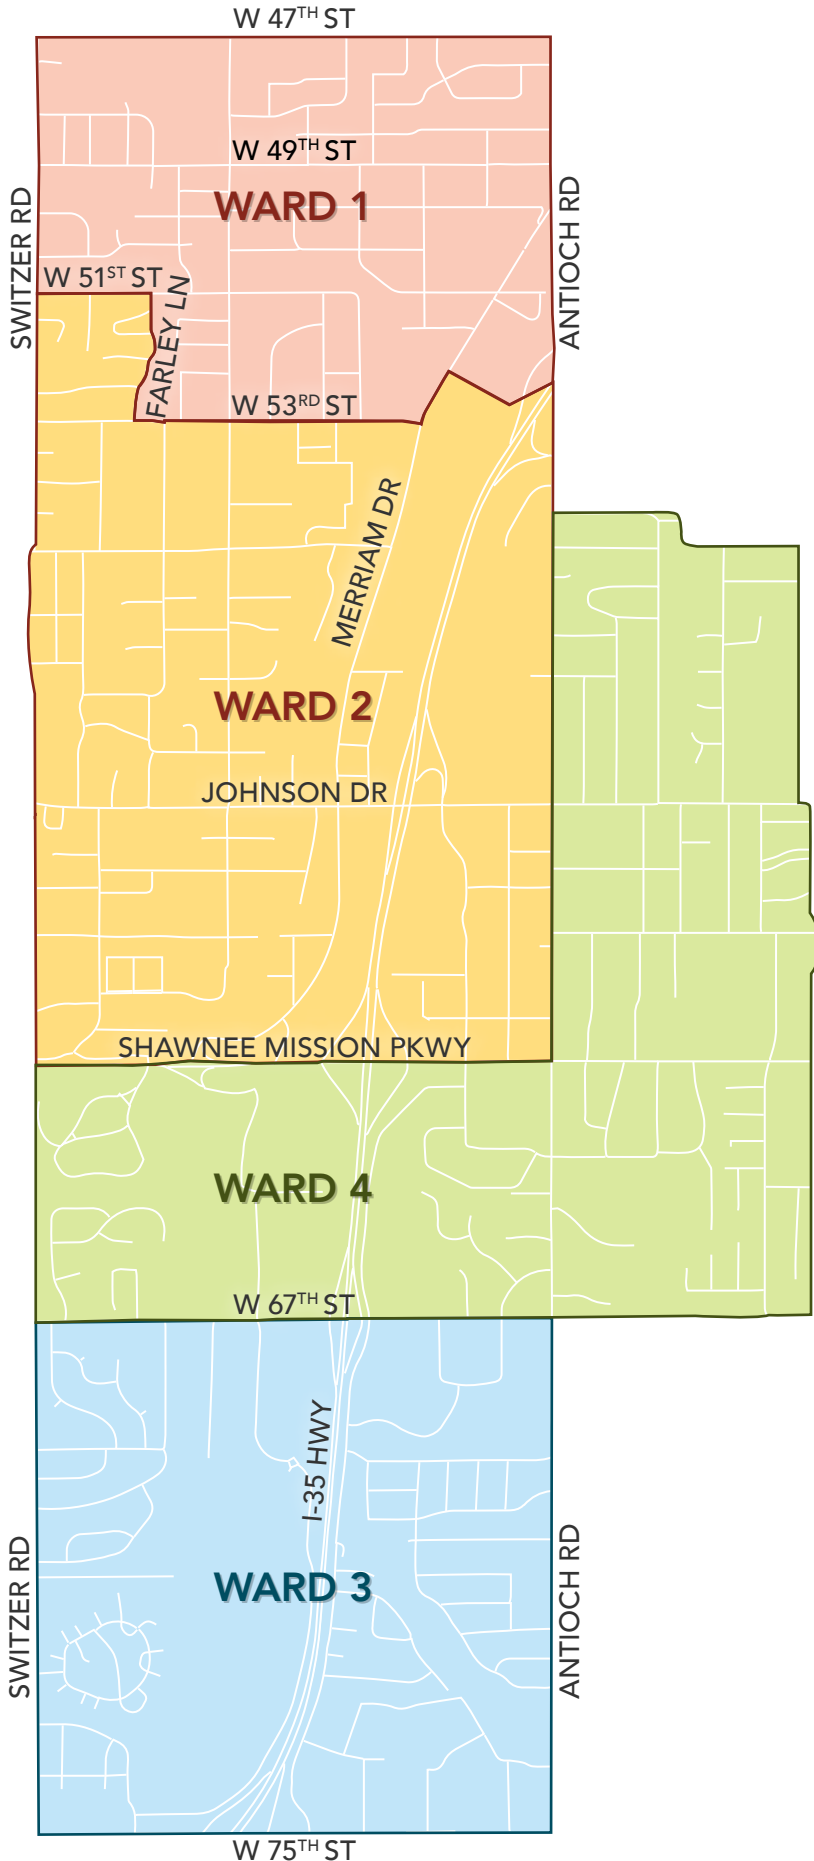

FIND YOUR CITY OF MERRIAM COUNCIL REPRESENTATIVE

Locate your residence on the map to determine the ward in which you live.

MAYOR

Ken Sissom

WARD ONE

Scott Diebold
Robert Weems

WARD TWO

Al Frisby
Jim Wymer

WARD THREE

Nancy Hupp
Chris Hands

WARD FOUR

Cheryl Moore
Bob Pape