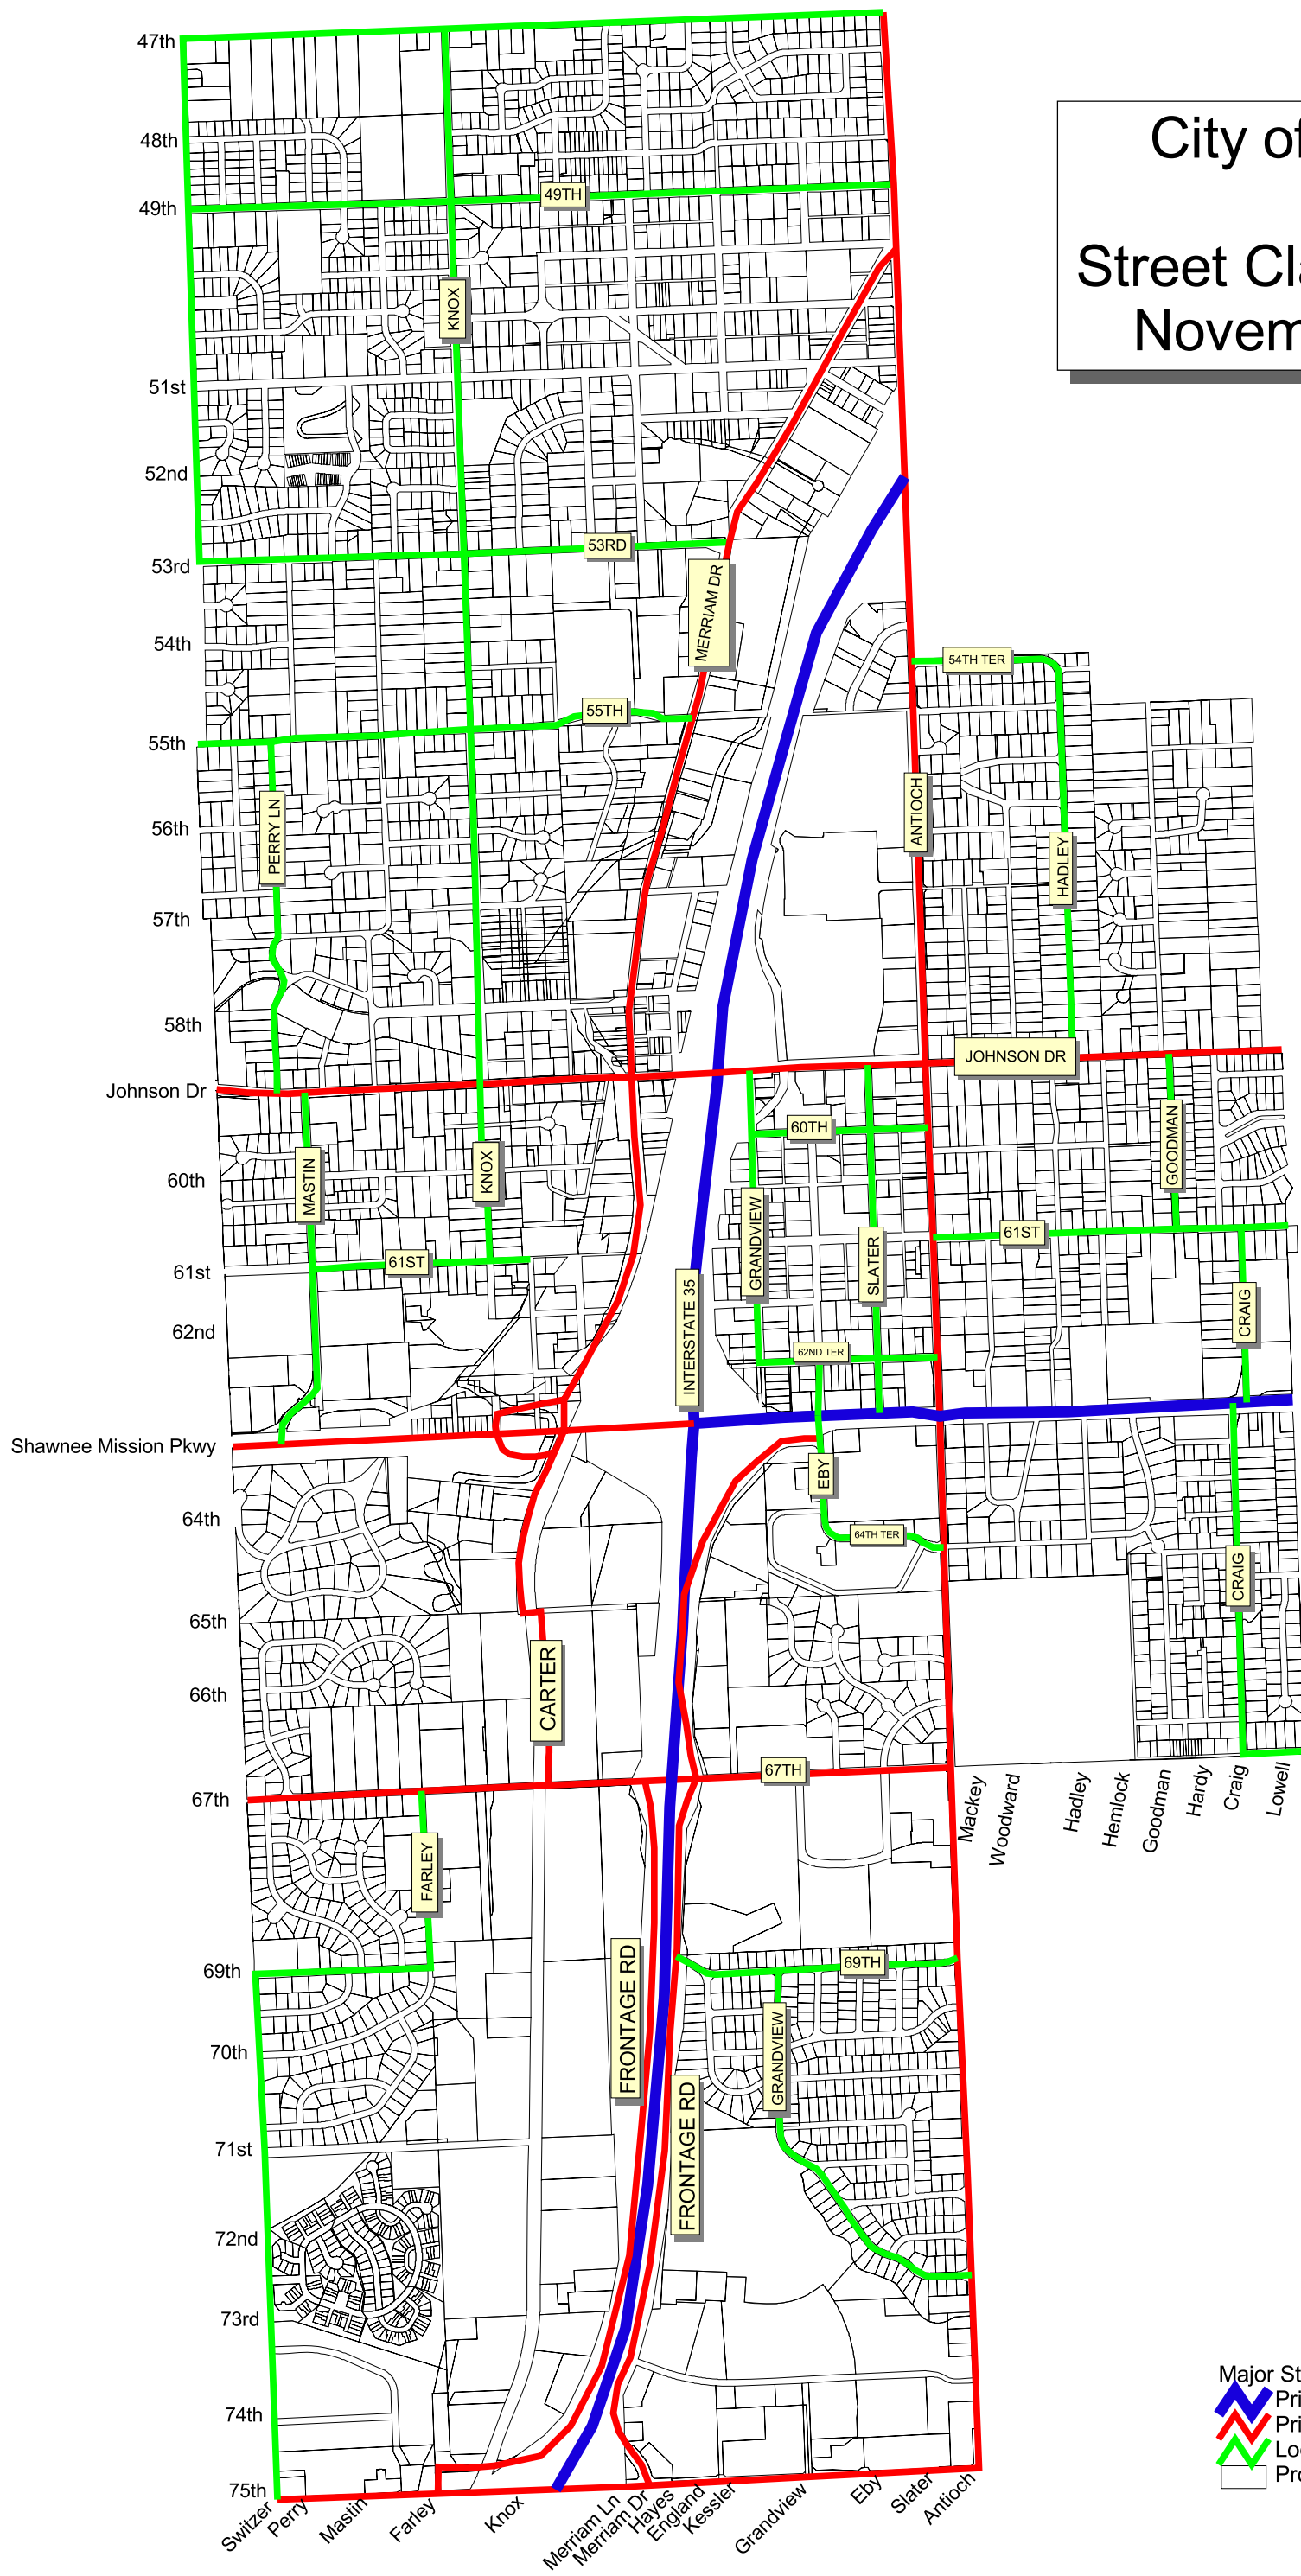

City of Merriam

Street Classifications November, 2000

1:15000

Legend

- ▬ Major Streets
- ▬ Principal Urban Arterials
- ▬ Primary Thoroughfares
- ▬ Local Collectors
- Property Line